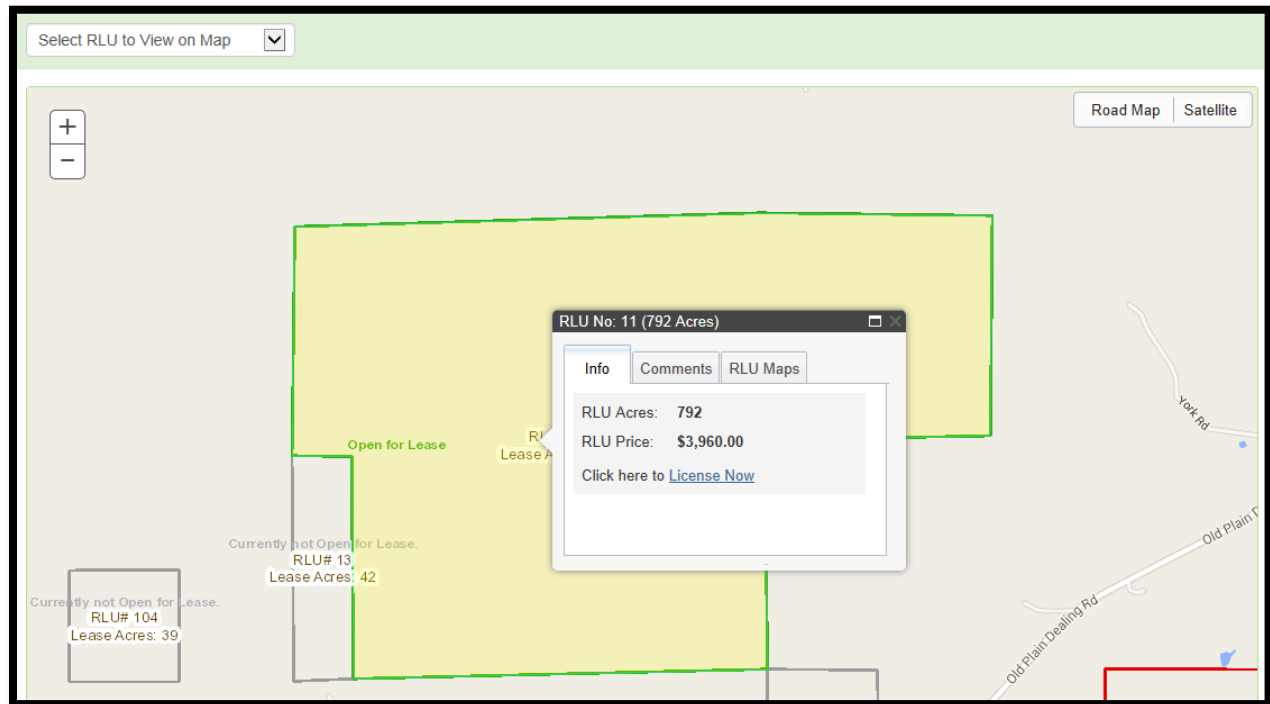

- RLU No: 10 Acres: 1010**
  - Location: Bossier County, LA
  - Map options: Aerial, TOPO, Location
  - License Term: 7/1/2015 to 6/30/2016
  - View options: View on Map, View Details..
  - RLU Price: **\$5,050.00**
  - Action: License Now
- RLU No: 12 Acres: 279**
  - Location: Bossier County, LA
  - Map options: Aerial, TOPO, Location
  - License Term: 7/1/2015 to 6/30/2016
  - View options: View on Map, View Details..
  - RLU Price: **\$1,395.00**
  - Action: Bid on this RLU
- RLU No: 11 Acres: 792**
  - Location: Bossier County, LA
  - Map options: Aerial, TOPO, Location
  - License Term: 7/1/2015 to 6/30/2016
  - View options: View on Map, View Details..
  - RLU Price: **\$3,960.00**
  - Action: License Now

***View RLU Details***

The RLU Details page shows additional fields not displayed on the Property Listing tab: Tract Description, Bidding Type, Property Comments, and Special Conditions.

Bidding and License Now options are also available from this page by clicking the designated button.

<b>RLU No: 10</b>	
Acres	1,010.00
Location	Bossier County, LA
Tract Description	22122601
Lease Type	License Now
Bid Start Date	N/A
Bid End Date	N/A
License Start Date	Jul 01, 2015
License End Date	Jun 30, 2016
Comments	
RLU Price	<b>\$5,050.00</b> <input checked="" type="checkbox"/> License Now
RLU Maps	<input checked="" type="checkbox"/> Aerial <input checked="" type="checkbox"/> TOPO <input checked="" type="checkbox"/> Location
Special Conditions	Not Available

## View RLU on the Map

Clicking  [View on Map](#) allows you to view RLUs on an interactive map. You are also able to select the RLU you would like to view on the map from the drop-down arrow on the top left portion of your screen.